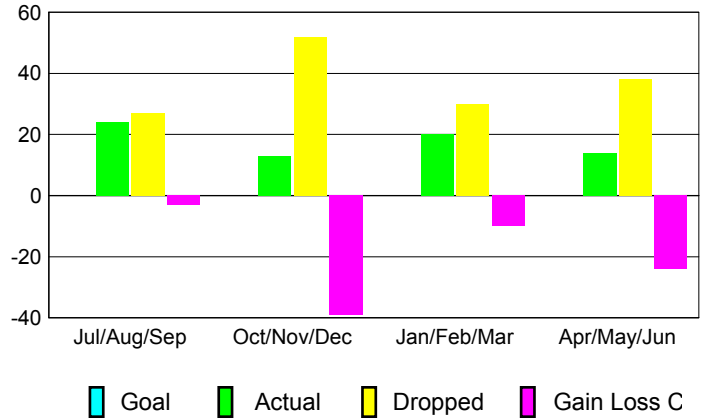

Membership Results 2012-2013
Goal, New, Dropped, Gain/Loss