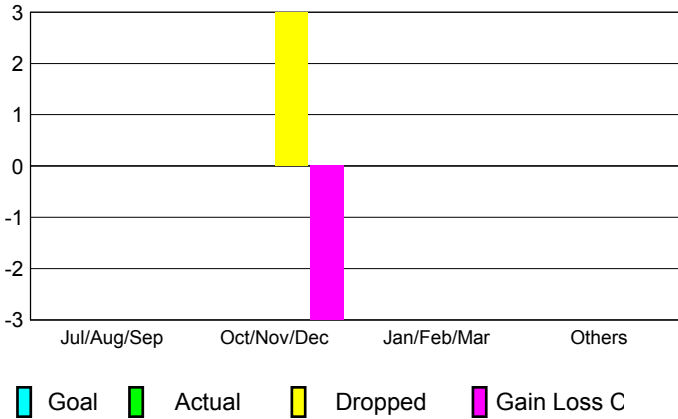

GMT: **Kenneth Schwols**

Location: **COLORADO**

GMT CA: **1**

**CLUBS**

Month	New Club Goal	Actual New Clubs	Actual Dropped Clubs	Gain/Loss of Clubs
<b>2012-2013</b>				
Jul/Aug/Sep		0	0	0
Oct/Nov/Dec		0	3	-3
Jan/Feb/Mar		0	0	0
Apr/May/June		0	0	0
<b>Totals</b>		<b>0</b>	<b>3</b>	<b>-3</b>

**Club Results 2012-2013**  
Goal, New, Dropped, Gain/Loss

**MEMBERSHIP**

Month	Net Memb Goal	Actual New Memb	Actual Dropped Memb	Gain/Loss of Memb
<b>2012-2013</b>				
Jul/Aug/Sep		24	27	-3
Oct/Nov/Dec		13	52	-39
Jan/Feb/Mar		20	30	-10
Apr/May/June		14	38	-24
<b>Totals</b>		<b>71</b>	<b>147</b>	<b>-76</b>